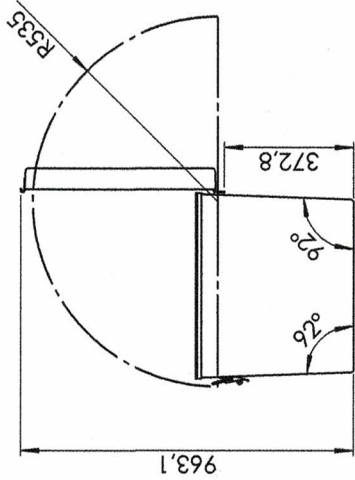

Side View

Rear View

Front View

SECTION A-A
SCALE 1:10

ISO View

DETAIL C
SCALE 1:2

DETAIL B
SCALE 1:2

Colour	RALxxxx
Material	3-4mm GRP
Lock and hinges	Stainless steel
Weight cabinet	xxkg
Weight cabinet incl. content	Invulbaar
C.O.G.	X-xxx / Y-xxx / Z-xxx from datum
Text on cabinet	Invulbaar
Tag on cabinet	Invulbaar
Mounting instructions	Invulbaar
Storage for	

Comments:
 Art.Nr.: DP33
 Cabinet 1400x500x450

Scale: 1:15 Projection: Description:
 Units: mm

Sheet: 1 of 3
 Format: A3