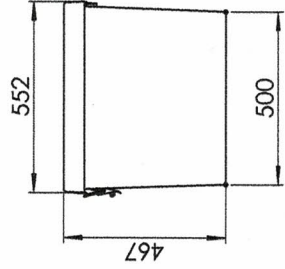

Side View

Rear View

Front View

SECTION A-A
SCALE 1:10

ISO View

DETAIL C
SCALE 1:2

DETAIL B
SCALE 1:2

Colour	RALxxxx
Material	3-4mm GRP
Lock and hinges	Stainless steel
Weight cabinet	xxkg
Weight cabinet incl. content	Invulbaar
C.O.G.	X-xxx / Y-xxx / Z-xxx from datum
Text on cabinet	Invulbaar
Tag on cabinet	Invulbaar
Mounting instructions	Invulbaar
Storage for	

Comments:
 Art.Nr.: DP33
 Cabinet 1400x500x450

Scale: 1:15 Projection: Description:
 Units: mm

Sheet: 1 of 3
 Format: A3