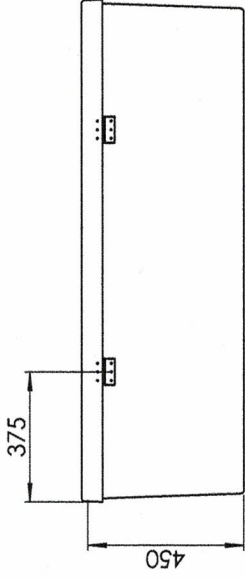

Side View

Rear View

Front View

SECTION A-A
SCALE 1:10

ISO View

DETAIL C
SCALE 1:2

DETAIL B
SCALE 1:2

Colour	RALxxxx
Material	3-4mm GRP
Lock and hinges	Stainless steel
Weight cabinet	xxkg
Weight cabinet incl. content	Invulbaar
C.O.G.	X-xxx / Y-xxx / Z-xxx from datum
Text on cabinet	Invulbaar
Tag on cabinet	Invulbaar
Mounting instructions	Invulbaar
Storage for	

Comments:
 Art.Nr.: DP33
 Cabinet 1400x500x450

Scale: 1:15 Projection: Description:
 Units: mm

Sheet: 1 of 3
 Format: A3