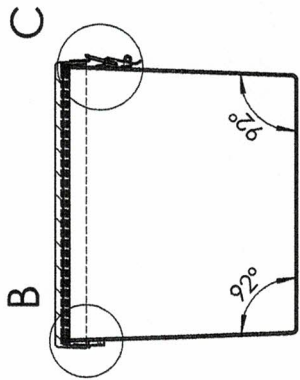

Side View

Rear View

Front View

SECTION A-A
SCALE 1:10

ISO View

DETAIL C
SCALE 1:2

DETAIL B
SCALE 1:2

Colour	RALxxxx
Material	3-4mm GRP
Lock and hinges	Stainless steel
Weight cabinet	xxkg
Weight cabinet incl. content	Invulbaar
C.O.G.	X-xxx / Y-xxx / Z-xxx from datum
Text on cabinet	Invulbaar
Tag on cabinet	Invulbaar
Mounting instructions	Invulbaar
Storage for	

Comments:
 Art.Nr.: DP33
 Cabinet 1400x500x450

Scale: 1:15 Projection: Description:
 Units: mm

Sheet: 1 of 3
 Format: A3