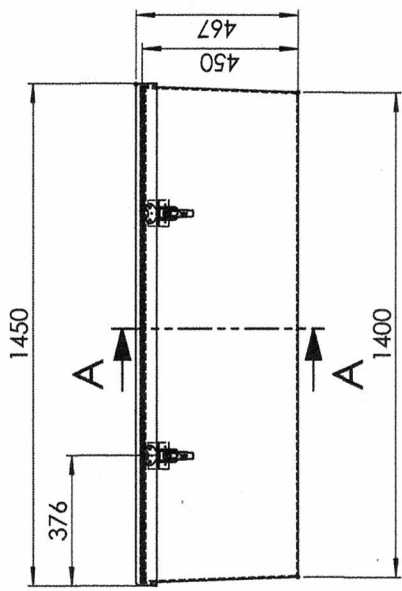

Side View

Rear View

Front View

SECTION A-A
SCALE 1:10

ISO View

DETAIL C
SCALE 1:2

DETAIL B
SCALE 1:2

Colour	RALxxxx
Material	3-4mm GRP
Lock and hinges	Stainless steel
Weight cabinet	xxkg
Weight cabinet incl. content	Invulbaar
C.O.G.	X-xxx / Y-xxx / Z-xxx from datum
Text on cabinet	Invulbaar
Tag on cabinet	Invulbaar
Mounting instructions	Invulbaar
Storage for	

Comments:
 Art.Nr.: DP33
 Cabinet 1400x500x450

Scale: 1:15 Projection: Description:
 Units: mm

Sheet: 1 of 3
 Format: A3